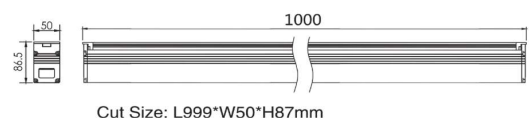

Remarks:-

Address: Plot #7 Saroorpur-Nangla Industrial Area,Ballabgarh-Sohna Road,Faridabad-121005

Email: info@sovitron.com